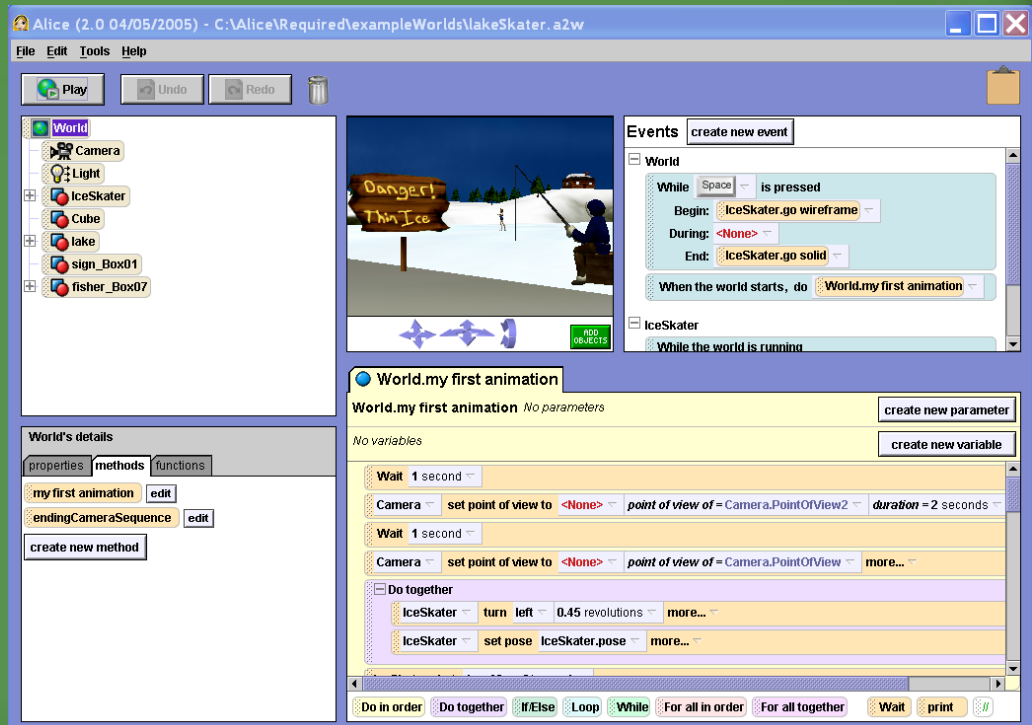

The Alice Interface

THOMSON
COURSE TECHNOLOGY

The Alice Interface

Startup Screen

The Alice Interface

Startup Screen

Welcome to Alice!
window

The Alice Interface

Welcome to Alice! Window

Five tabs:

- Tutorial
- Recent Worlds
- Templates
- Examples
- Open a World

The Alice Interface

- Tutorial

The Alice Interface

- Recent Worlds

The Alice Interface

- Templates

The Alice Interface

- Examples

The Alice Interface

- Open a World

The Alice Interface

Five Main Areas

- Object tree
- Details area
- World window
- Editor area
- Events area

The Alice Interface

Five Main Areas

- Object tree

The Alice Interface

Five Main Areas

- Details area

The Alice Interface

Five Main Areas