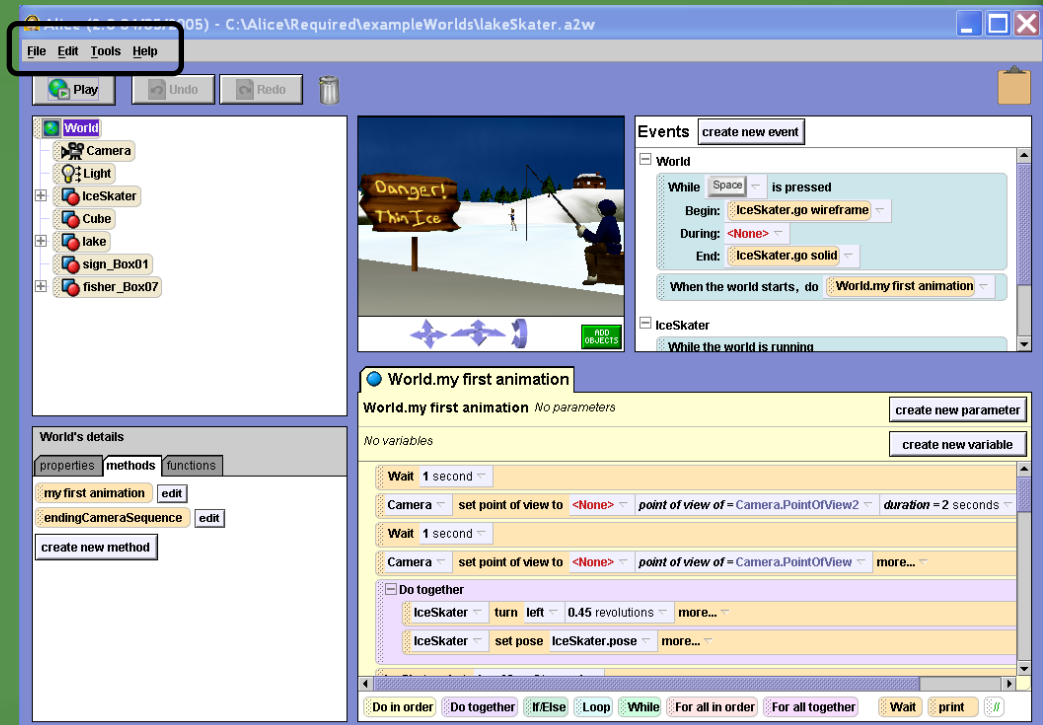

- World window

The Alice Interface

Five Main Areas

- Editor area

The Alice Interface

Five Main Areas

- Events area

The Alice Interface

The Alice Interface

Alice Editing Buttons

- Undo
- Redo

The Alice Interface

Alice Editing Buttons

- Undo

The Alice Interface

Alice Editing Buttons

- Redo

The Alice Interface

Alice Menu Bar

The Alice Interface

Alice Menu Bar

- File
- Edit
- Tools
- Help

The Alice Interface

Alice Menu Bar