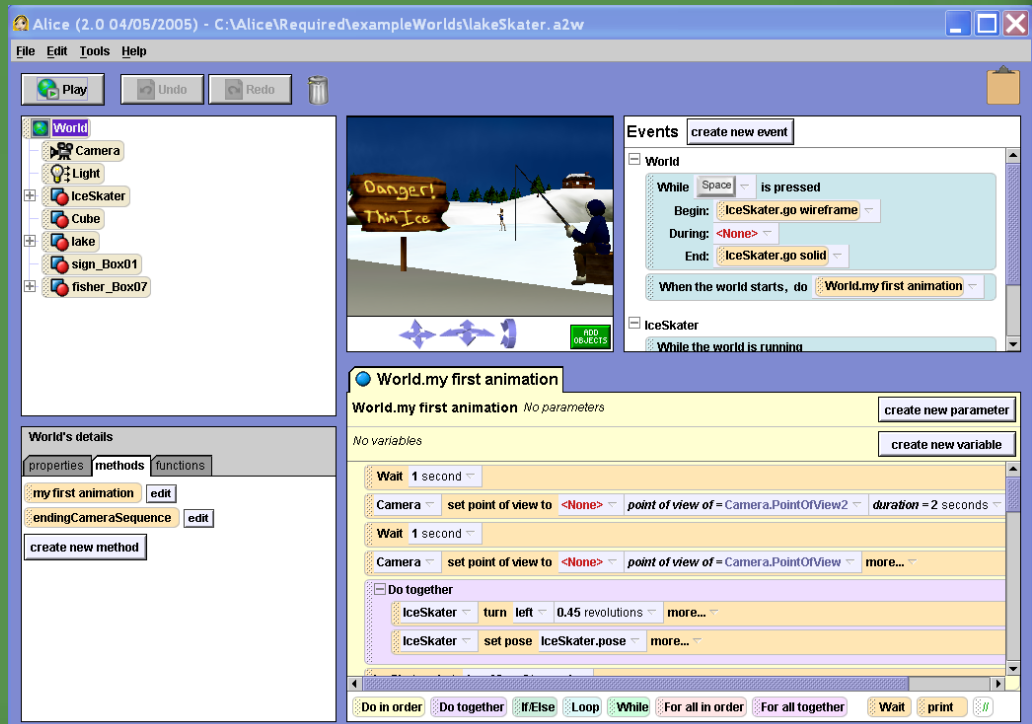

- World window

The Alice Interface

Five Main Areas

- Editor area

The Alice Interface

Five Main Areas

- Events area

The Alice Interface

Alice Tools for Deleting and Copying

- Trash Can
- Clipboard

The Alice Interface

Alice Tools for Deleting and Copying

- Trash Can

The Alice Interface

Alice Tools for Deleting and Copying

- Clipboard

The Alice Interface

Alice Editing Buttons

- Undo
- Redo

The Alice Interface

Alice Editing Buttons

- Undo

The Alice Interface

Alice Editing Buttons