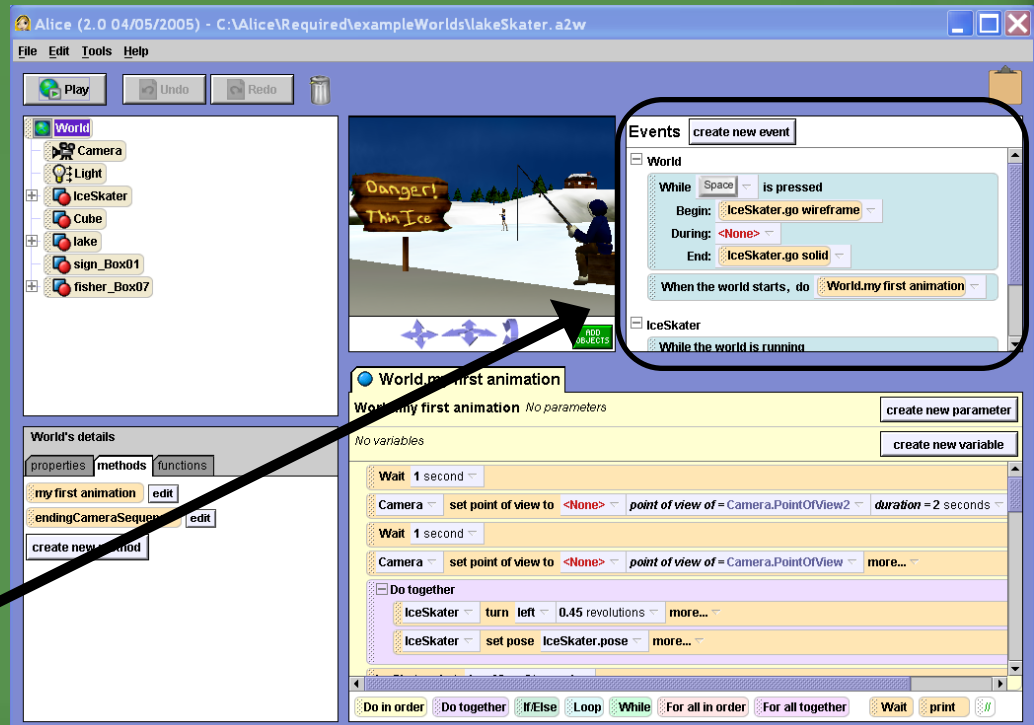

- Templates

The Alice Interface

- Examples

The Alice Interface

- Open a World

The Alice Interface

Five Main Areas

- Object tree
- Details area
- World window
- Editor area
- Events area

- World window

The Alice Interface

Five Main Areas

- Editor area

The Alice Interface

Five Main Areas

- Events area

The Alice Interface

Alice Tools for Deleting and Copying

- Trash Can
- Clipboard

The Alice Interface

Alice Tools for Deleting and Copying

- Trash Can

The Alice Interface

Alice Tools for Deleting and Copying

- Clipboard

The Alice Interface

Alice Editing Buttons

- Undo
- Redo

The Alice Interface

Alice Editing Buttons

- Undo

The Alice Interface

Alice Editing Buttons