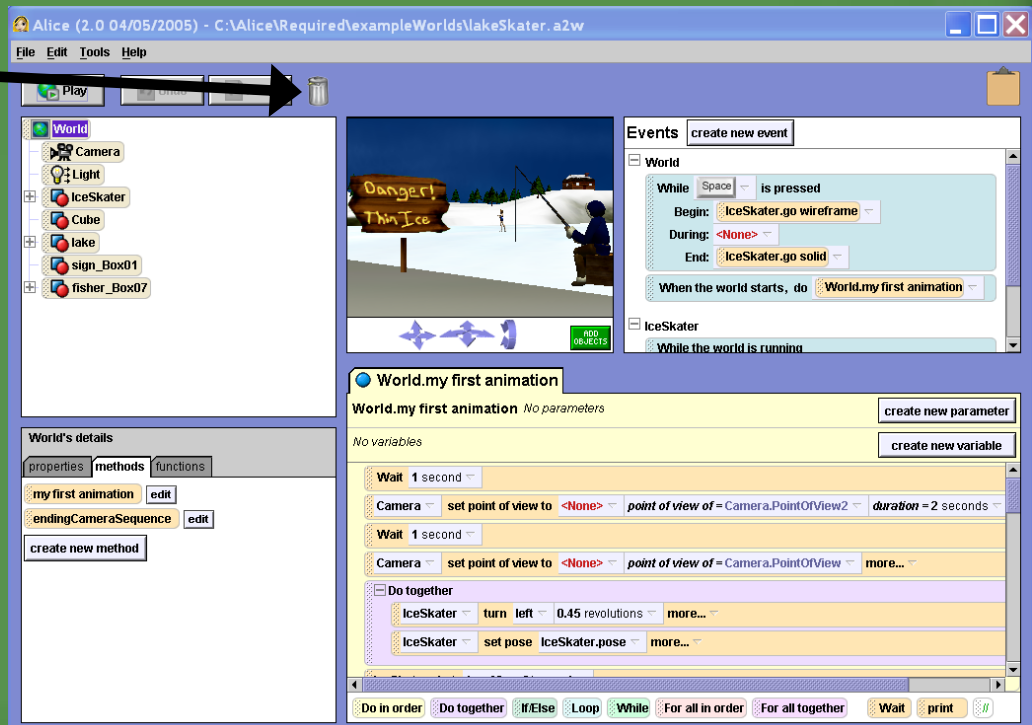

- Templates

The Alice Interface

- Examples

The Alice Interface

- Open a World

The Alice Interface

Five Main Areas

- Object tree
- Details area
- World window
- Editor area
- Events area

- World window

The Alice Interface

Five Main Areas

- Editor area

The Alice Interface

Five Main Areas

- Events area

The Alice Interface

Alice Tools for Deleting and Copying

- Trash Can
- Clipboard

The Alice Interface

Alice Tools for Deleting and Copying

- Trash Can

The Alice Interface

Alice Tools for Deleting and Copying

- Clipboard

The Alice Interface

Alice Editing Buttons

- Undo
- Redo

The Alice Interface

Alice Editing Buttons

- Undo

The Alice Interface

Alice Editing Buttons