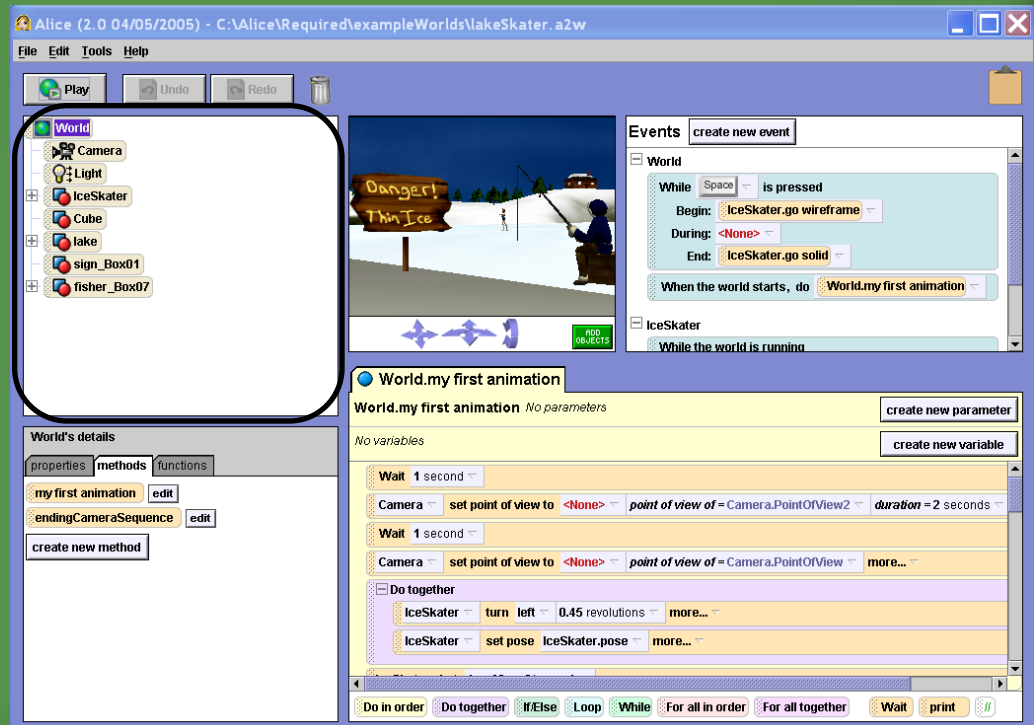

The Alice Interface

THOMSON
COURSE TECHNOLOGY

The Alice Interface

Startup Screen

The Alice Interface

Startup Screen

Welcome to Alice!
window

The Alice Interface

Welcome to Alice! Window

Five tabs:

- Tutorial
- Recent Worlds
- Templates
- Examples
- Open a World

The Alice Interface

- Tutorial

The Alice Interface

- Recent Worlds

The Alice Interface

- Templates

The Alice Interface

- Examples

The Alice Interface

- Open a World

The Alice Interface

Five Main Areas

- Object tree
- Details area
- World window
- Editor area
- Events area

The Alice Interface

Five Main Areas

- Object tree

The Alice Interface

Five Main Areas

- Details area

The Alice Interface

Five Main Areas