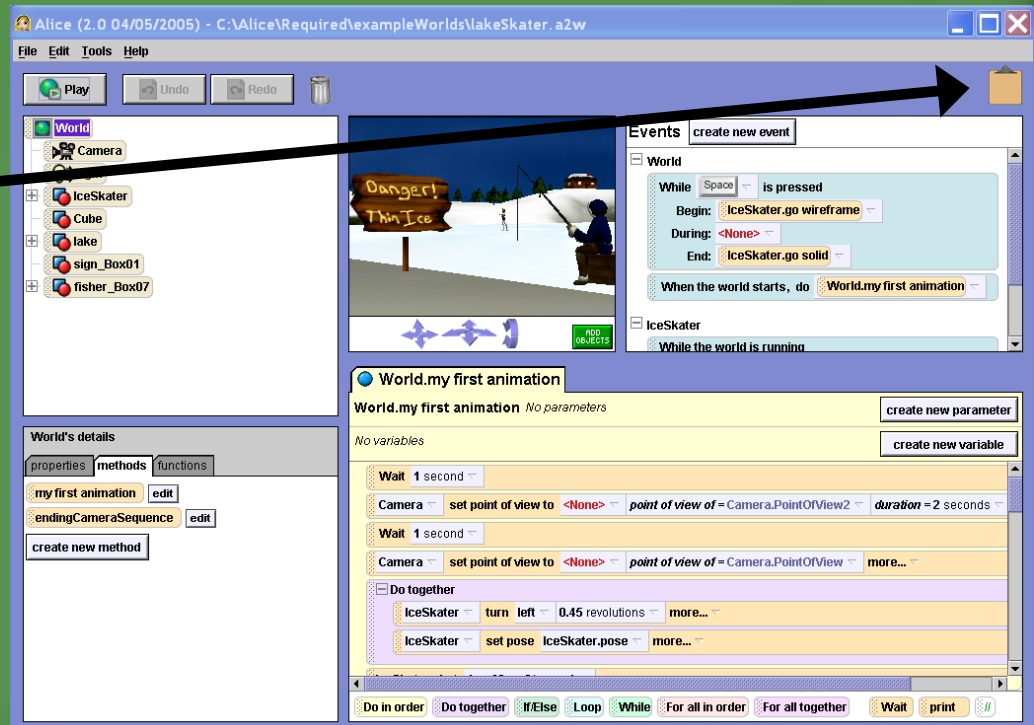

- Templates

The Alice Interface

- Examples

The Alice Interface

- Open a World

The Alice Interface

Five Main Areas

- Object tree
- Details area
- World window
- Editor area
- Events area

- World window

The Alice Interface

Five Main Areas

- Editor area

The Alice Interface

Five Main Areas

- Events area

The Alice Interface

Alice Tools for Deleting and Copying

- Trash Can
- Clipboard

The Alice Interface

Alice Tools for Deleting and Copying

- Trash Can

The Alice Interface

Alice Tools for Deleting and Copying

- Clipboard

The Alice Interface

Alice Editing Buttons

- Undo
- Redo

The Alice Interface

Alice Editing Buttons

- Undo

The Alice Interface

Alice Editing Buttons