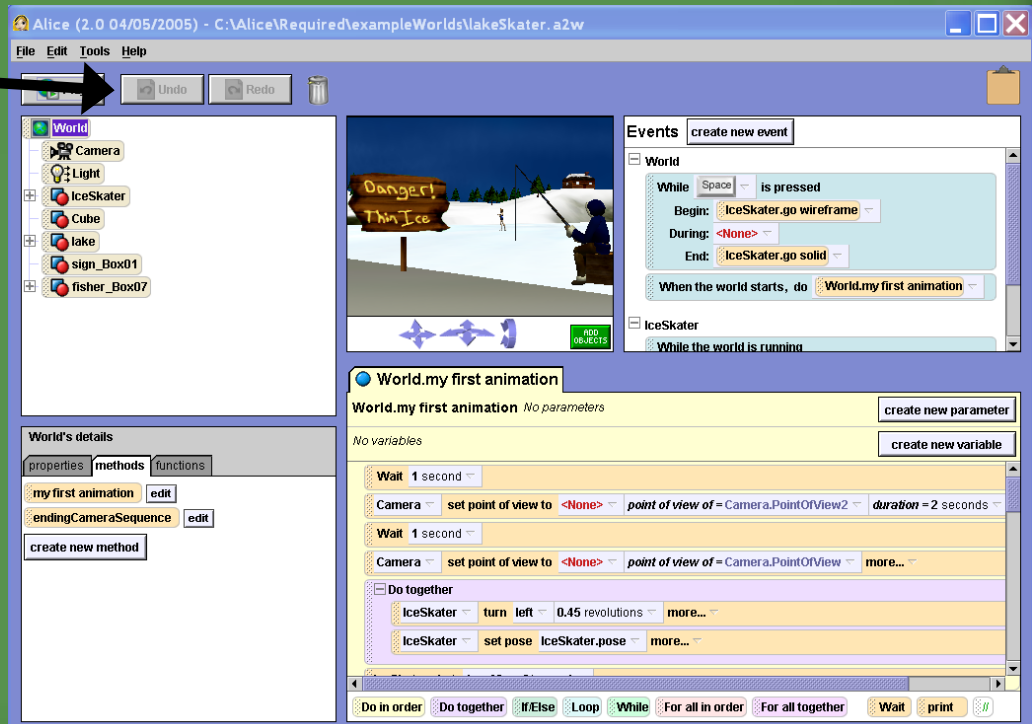

- World window

The Alice Interface

Five Main Areas

- Editor area

The Alice Interface

Five Main Areas

- Events area

The Alice Interface

The Alice Interface

Alice Editing Buttons

- Undo
- Redo

The Alice Interface

Alice Editing Buttons

- Undo

The Alice Interface

Alice Editing Buttons

- Redo

The Alice Interface

Alice Menu Bar

The Alice Interface

Alice Menu Bar

- File
- Edit
- Tools
- Help

The Alice Interface

Alice Menu Bar