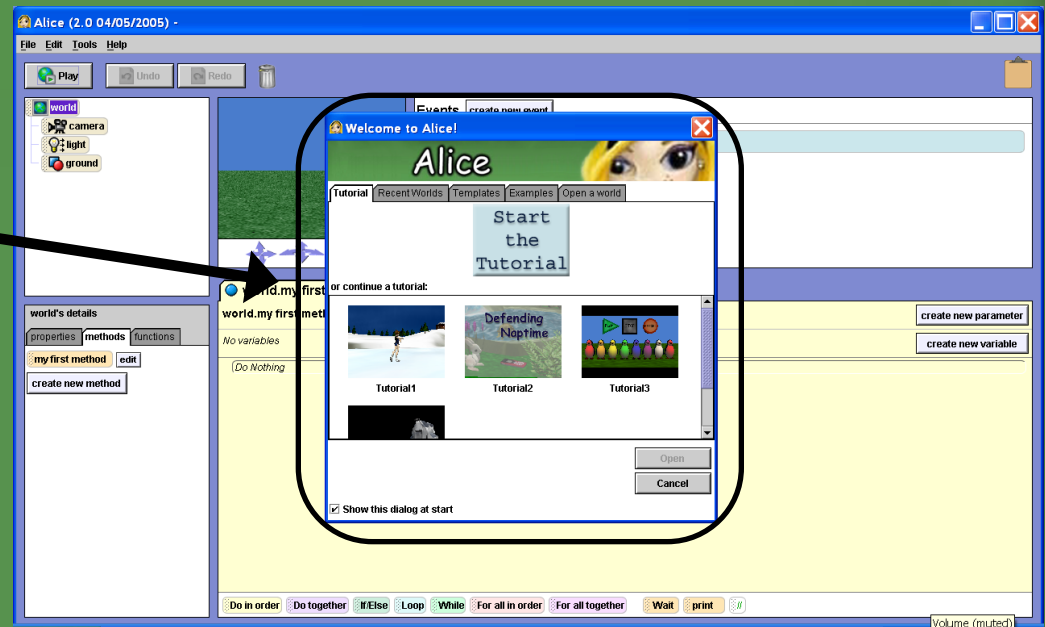

The Alice Interface

THOMSON
COURSE TECHNOLOGY

The Alice Interface

Startup Screen

The Alice Interface

Startup Screen

Welcome to Alice!
window

The Alice Interface

Welcome to Alice! Window

Five tabs:

- Tutorial
- Recent Worlds
- Templates
- Examples
- Open a World

The Alice Interface

- Tutorial

The Alice Interface

- Recent Worlds

The Alice Interface

- Templates

The Alice Interface

- Examples

The Alice Interface

- Open a World

The Alice Interface

Five Main Areas

- Object tree
- Details area
- World window
- Editor area
- Events area

- World window

The Alice Interface

Five Main Areas

- Editor area

The Alice Interface

Five Main Areas

- Events area

The Alice Interface