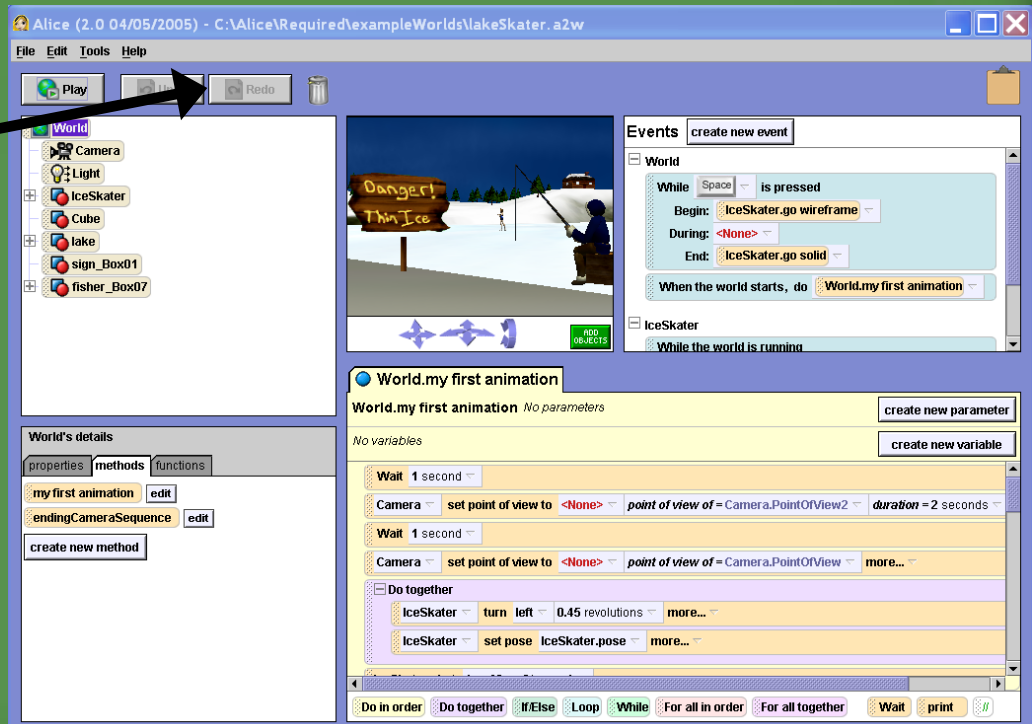

- World window

The Alice Interface

Five Main Areas

- Editor area

The Alice Interface

Five Main Areas

- Events area

The Alice Interface

The Alice Interface

Alice Editing Buttons

- Undo
- Redo

The Alice Interface

Alice Editing Buttons

- Undo

The Alice Interface

Alice Editing Buttons

- Redo

The Alice Interface

Alice Menu Bar

The Alice Interface

Alice Menu Bar

- File
- Edit
- Tools
- Help

The Alice Interface

Alice Menu Bar